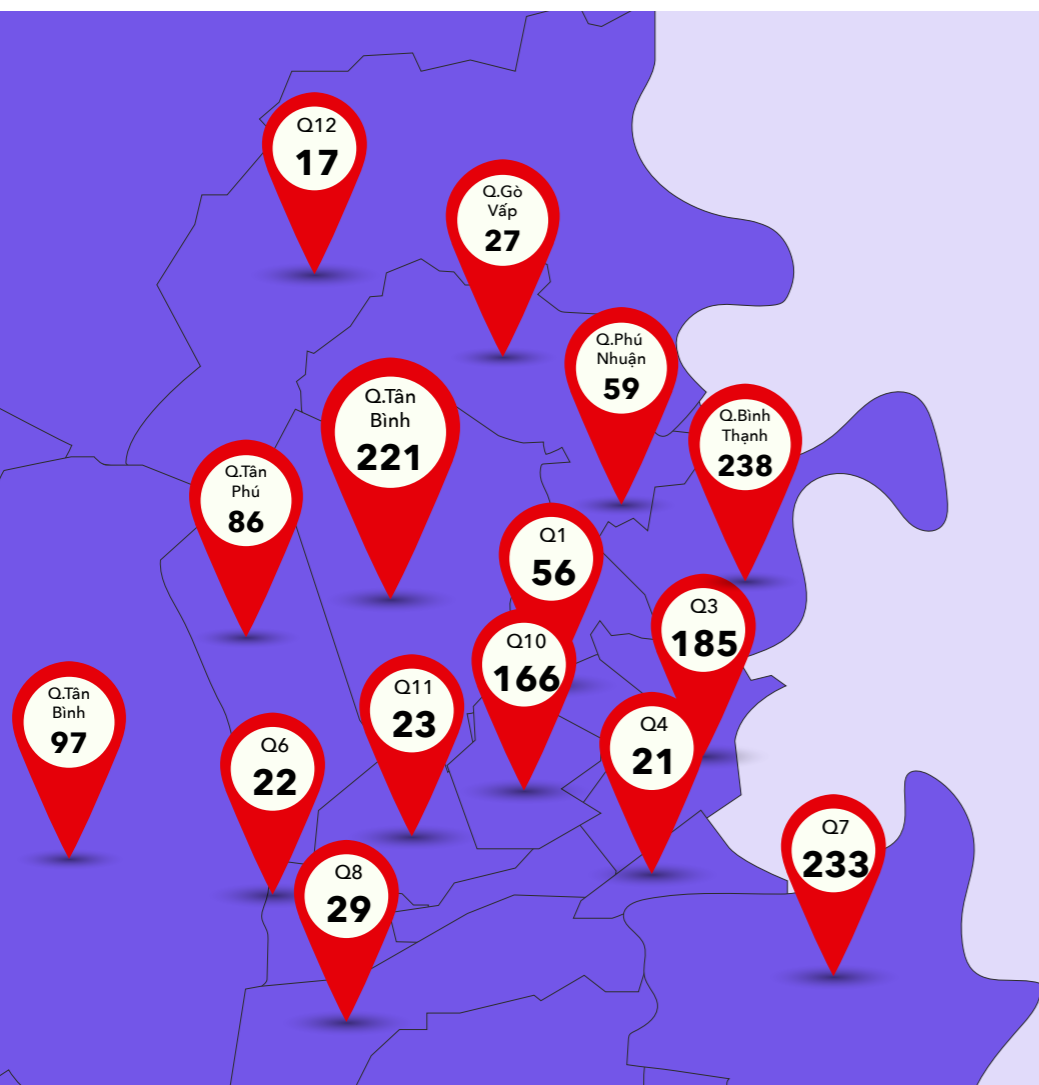

Ami

From smart citizen. For smart nation

PARTNERS & MEDIA

ROOMS IN TOTAL

1480

MANAGER : 10 / HERO : 3
1 YEAR (8/2017 - 8/2018)

AMI L / M / H / P

- . List rooms
- . Show rooms
- . Guest registration
- . Electricity measuring
- . Send bills
- . Collect payments
- . Report & Fix issues
- . Check-in & check-out
- . Business report