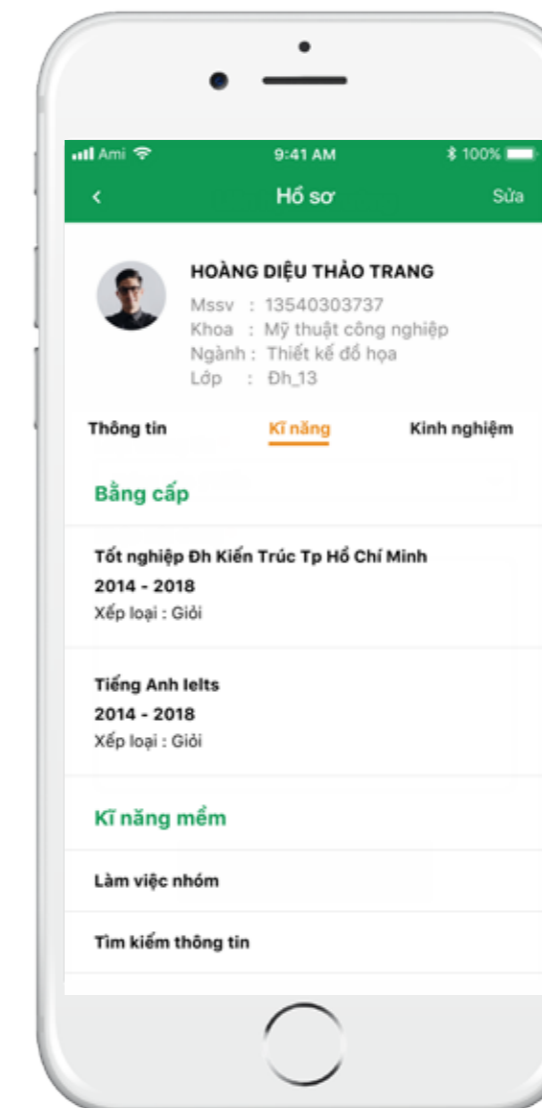

Information is constantly updated to connect students with businesses