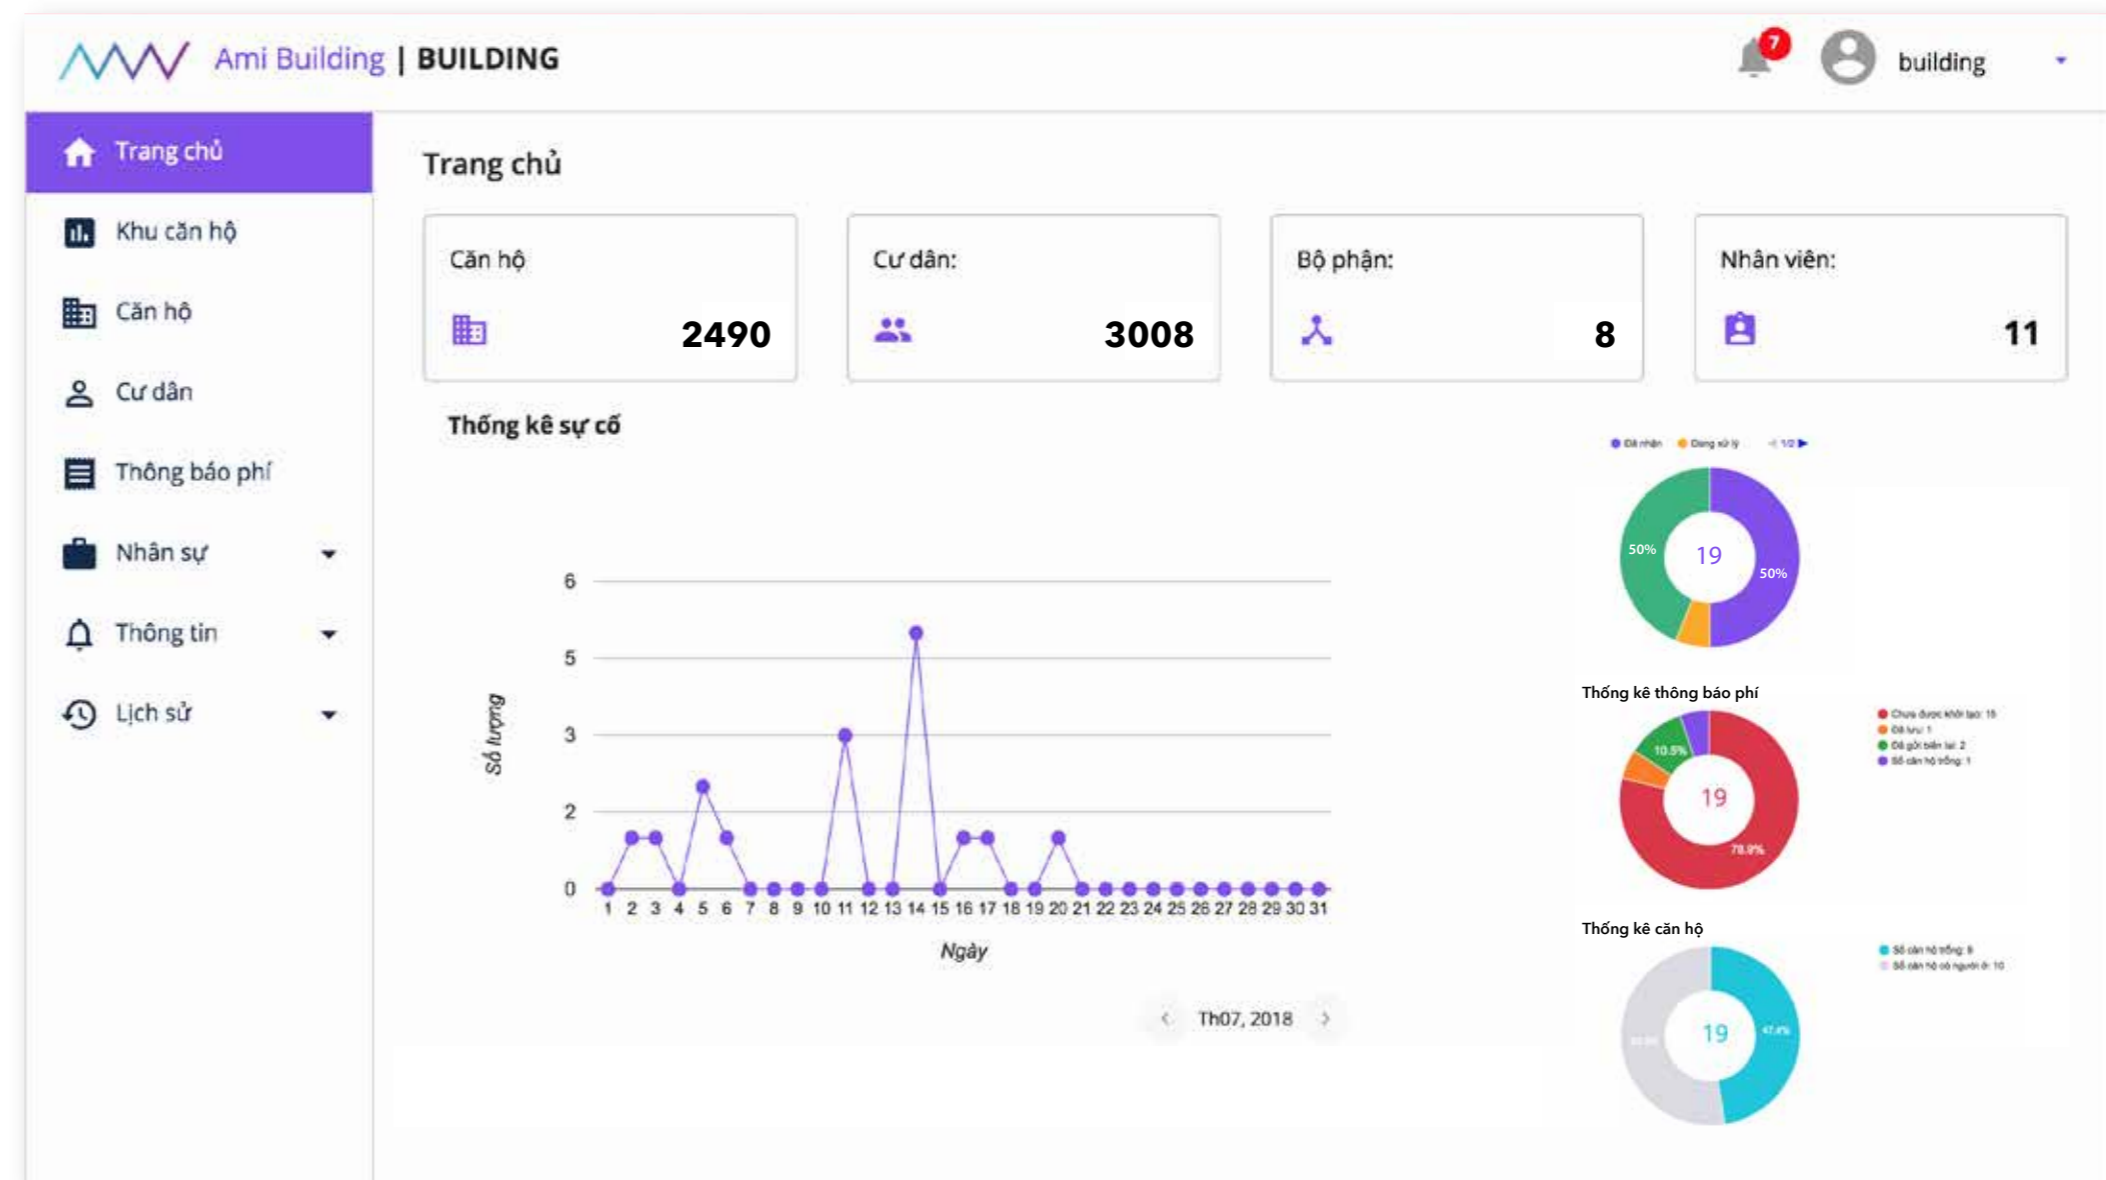

AMI BUILDING

The software helps condominium managers optimize the management process, improve service quality, and increase interactivity with the entire population.

Building staff application specifically designed for apartment management staff, to record and resolve incidents from residents or maintenance of buildings

3008
CITIZEN - 8/2018