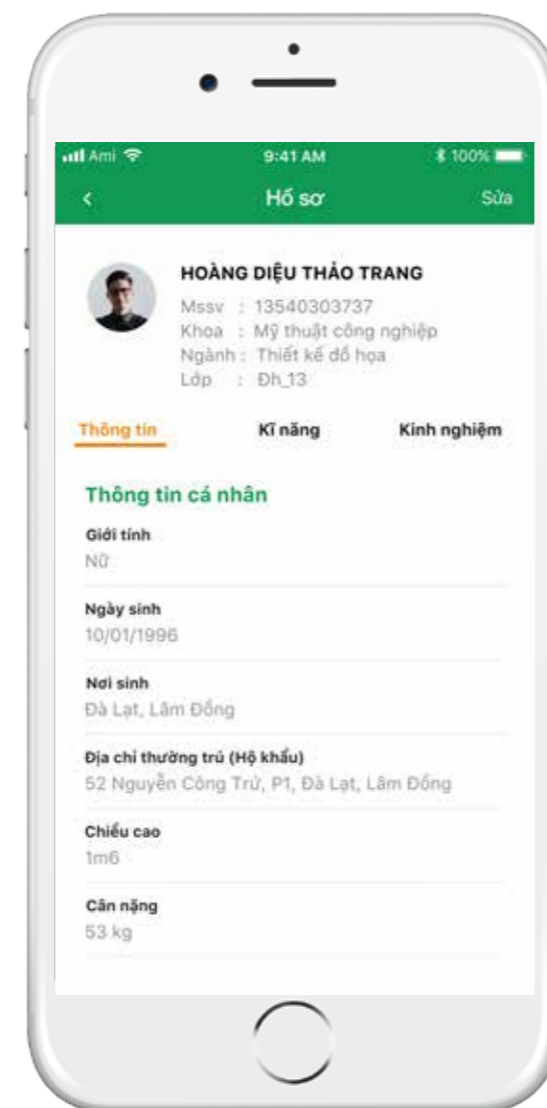

Information is constantly updated to connect students with businesses