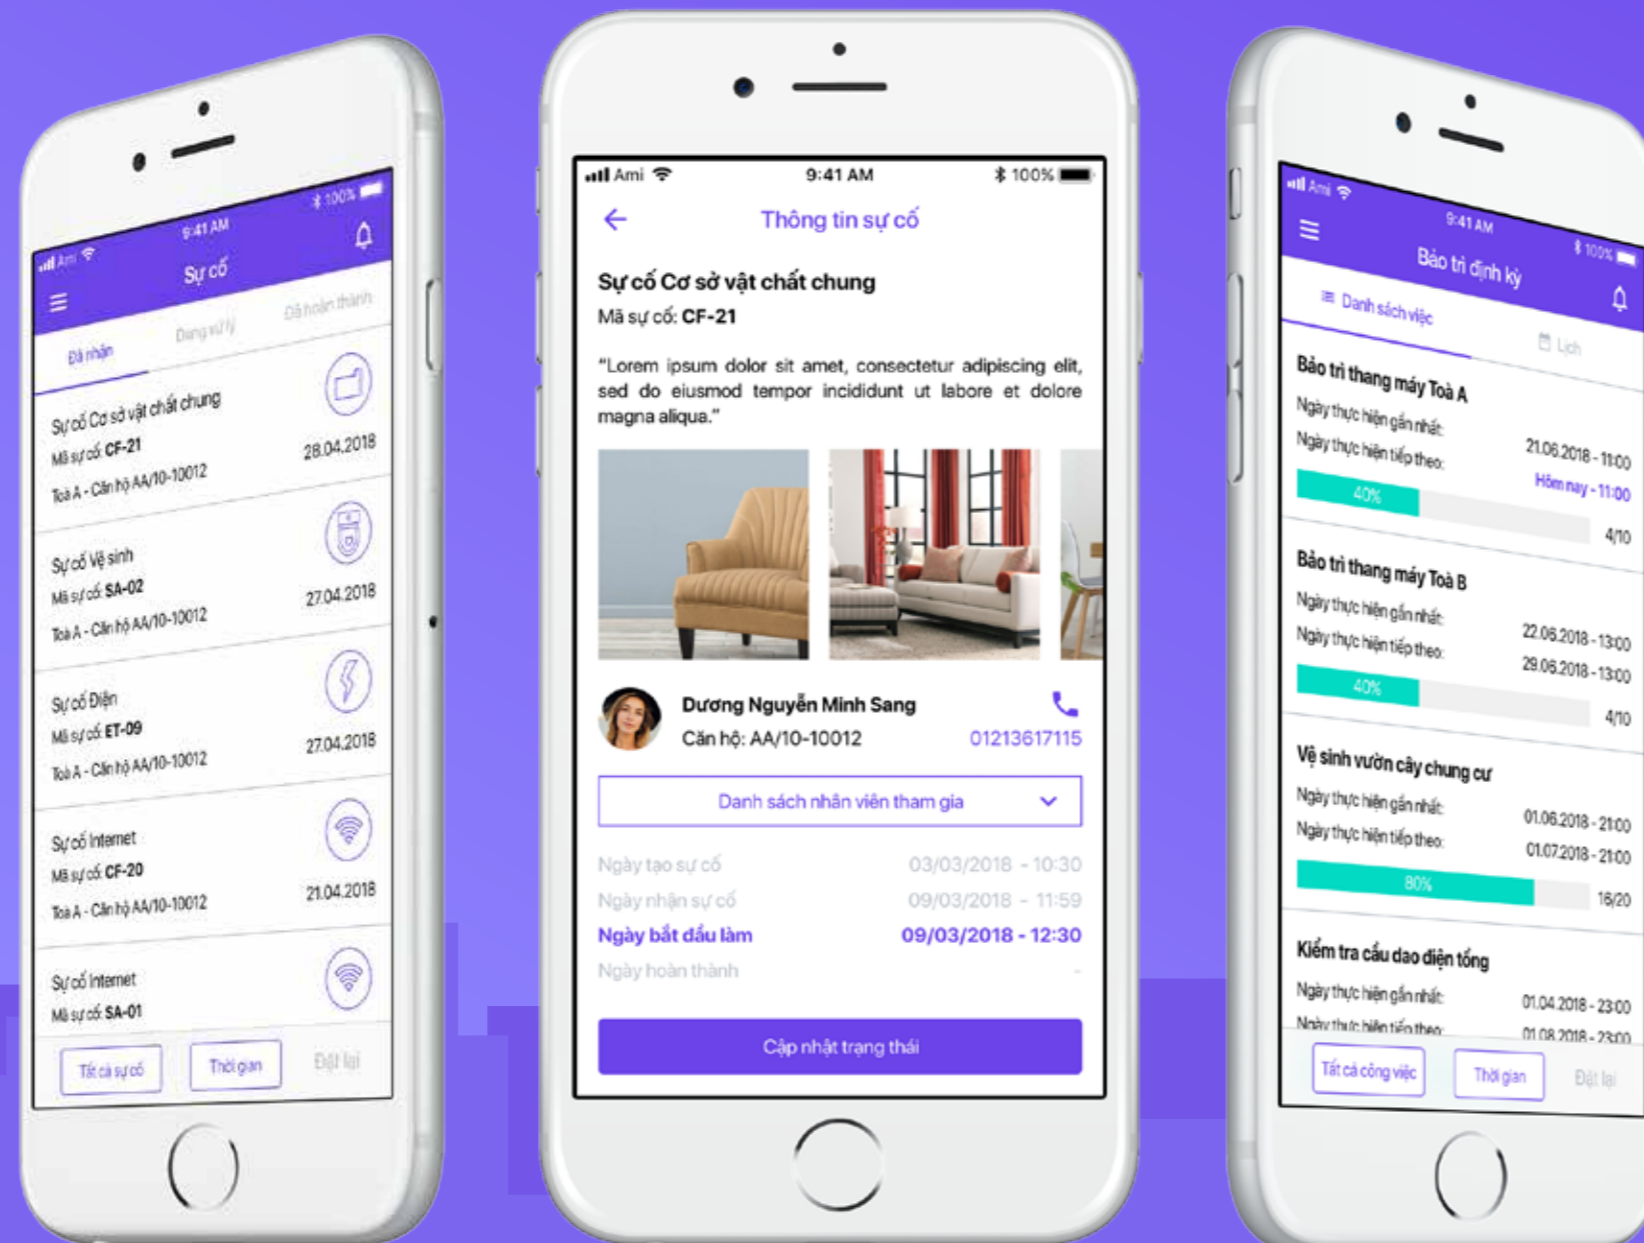

AMI BUILDING

The software helps condominium managers optimize the management process, improve service quality, and increase interactivity with the entire population.

Building staff application specifically designed for apartment management staff, to record and resolve incidents from residents or maintenance of buildings

3008
CITIZEN - 8/2018