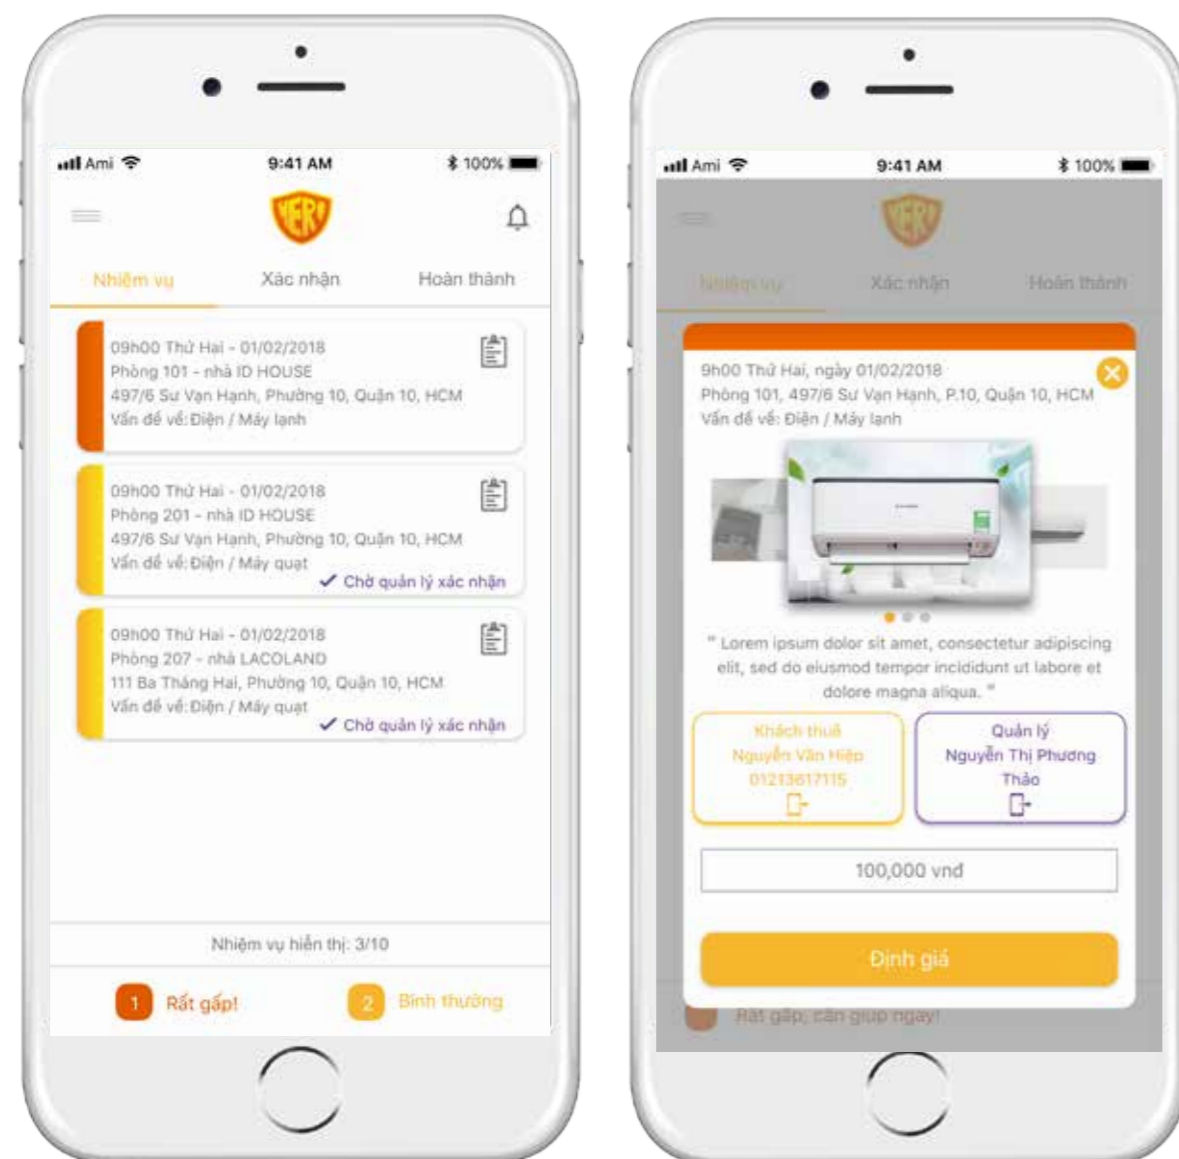

Ami

From smart citizen. For smart nation

PARTNERS & MEDIA

ROOMS IN TOTAL

1480

MANAGER : 10 / HERO : 3
1 YEAR (8/2017 - 8/2018)

AMI L / M / H / P

- . List rooms
- . Show rooms
- . Guest registration
- . Electricity measuring
- . Send bills
- . Collect payments
- . Report & Fix issues
- . Check-in & check-out
- . Business report

**INEFFICIENT MANAGEMENT
DISTRIBUTED & FRAGMENTED
DATA CHANNELS
INCREASE OPERATION COST**

MANAGEMENT SYSTEM FOR AMI MANAGERS

SMART DEVICES EFFORTLESSLY EFFICIENT MANAGEMENT

Ami Hero

Save time and cost

Fully accurate information

Professional & Efficient management

IMMEDIATELY ASSIGN JOBS
START JOB QUOTATION

Ami Pay

1. Time consuming
2. Overlaped payment collection schedule
3. Human error in collecting cash
4. Risk in money transfer
5. Human error in financial report

Payment gateway for house/room rent via Ami app for every single tenant who has internet/mobile banking service

AMI BUILDING

The software helps condominium managers optimize the management process, improve service quality, and increase interactivity with the entire population.