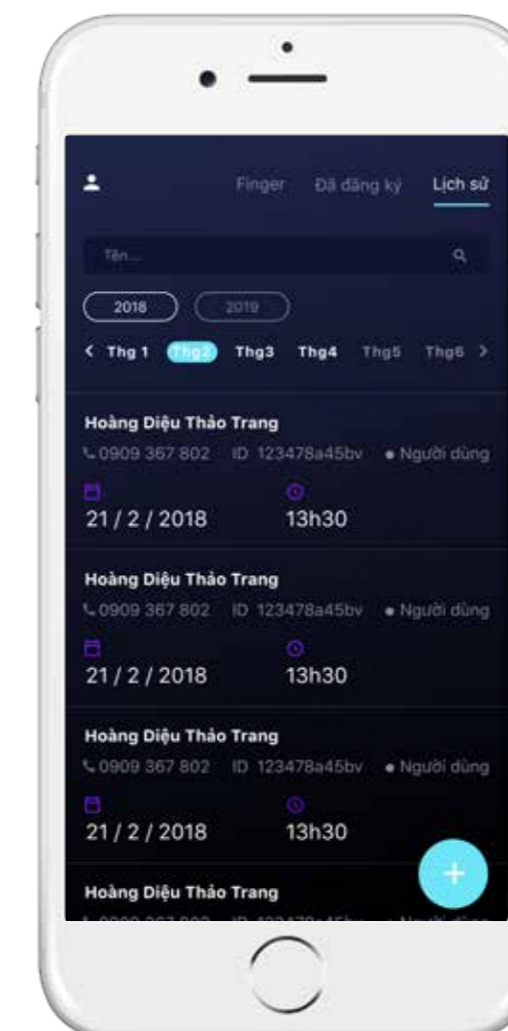

AMI ELECTRICITY

1.

Measure and display up-to-date electricity consumption

2.

Apply AI to analyze, compare power consumption of each device in the room

3.

Monitor and consume energy efficiently

AMI FINGERPRINT

1.

Remotely open doors, automatically lock doors

2.

Remotely grant/delete fingerprint access

3.

View 'check in' history

IoT DEVICES

A super utility app for all residents of condominium, rooms for rent, offices and universities with whom Ami is coordinating in service management via Ami Building, Ami Landlord, Ami University, Ami Office, etc. Ultimately operated as a each citizen's digital profile, recording every day activity such as personal information, school, work place, place of residency, services used, etc.