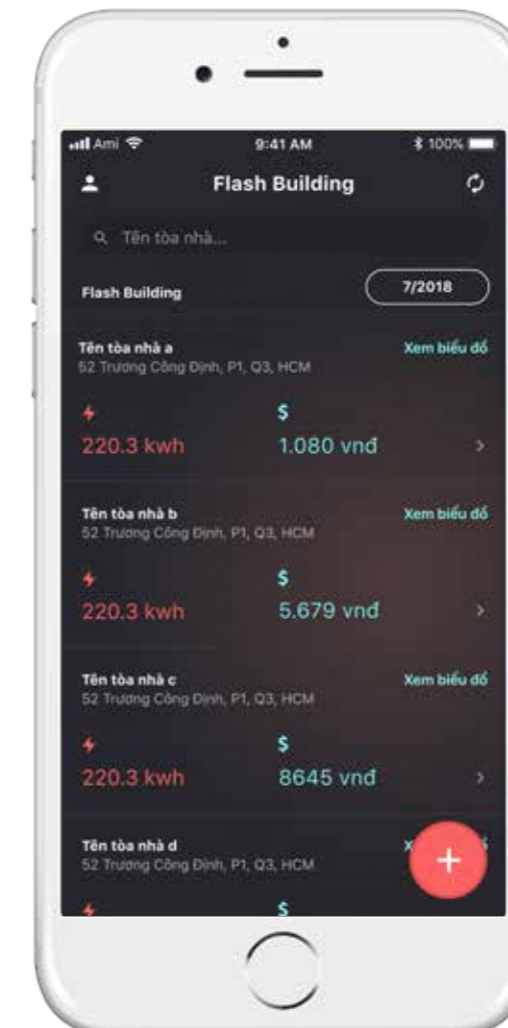

AMI ELECTRICITY

1.

Measure and display up-to-date electricity consumption

2.

Apply AI to analyze, compare power consumption of each device in the room

3.

Monitor and consume energy efficiently

AMI FINGERPRINT