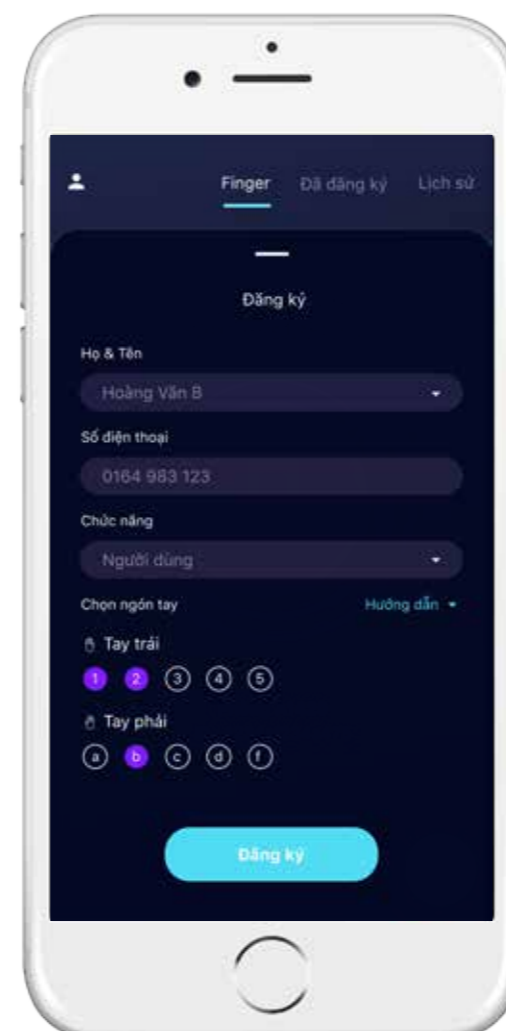

AMI ELECTRICITY

1.

Measure and display up-to-date electricity consumption

2.

Apply AI to analyze, compare power consumption of each device in the room

3.

Monitor and consume energy efficiently

AMI FINGERPRINT

1.

Remotely open doors, automatically lock doors

2.

Remotely grant/delete fingerprint access

3.

View 'check in' history

IoT DEVICES

A super utility app for all residents of condominium, rooms for rent, offices and universities with whom Ami is coordinating in service management via Ami Building, Ami Landlord, Ami University, Ami Office, etc. Ultimately operated as a each citizen's digital profile, recording every day activity such as personal information, school, work place, place of residency, services used, etc.