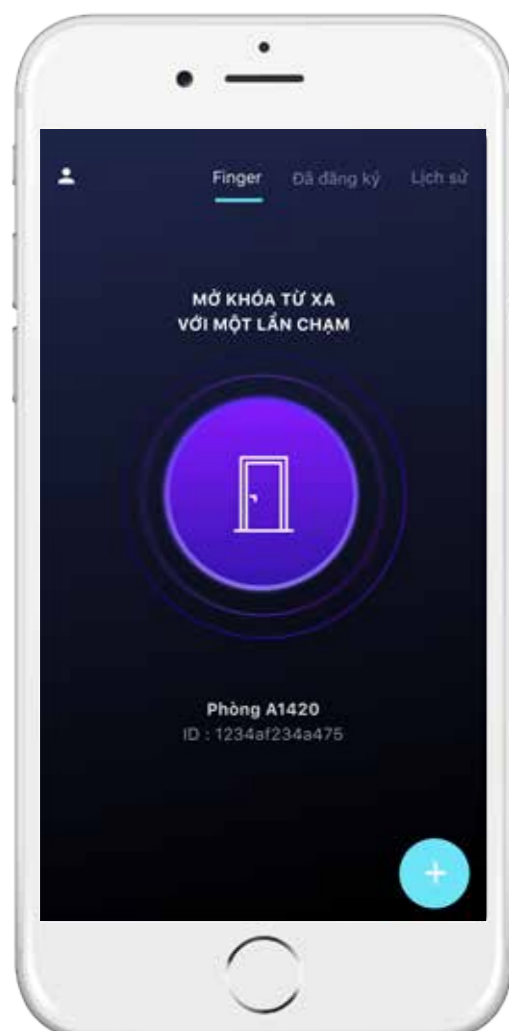

AMI ELECTRICITY

1.

Measure and display up-to-date electricity consumption

2.

Apply AI to analyze, compare power consumption of each device in the room

3.

Monitor and consume energy efficiently

AMI FINGERPRINT

1.

Remotely open doors, automatically lock doors

2.

Remotely grant/delete fingerprint access

3.

View 'check in' history

IoT DEVICES

A super utility app for all residents of condominium, rooms for rent, offices and universities with whom Ami is coordinating in service management via Ami Building, Ami Landlord, Ami University, Ami Office, etc. Ultimately operated as a each citizen's digital profile, recording every day activity such as personal information, school, work place, place of residency, services used, etc.