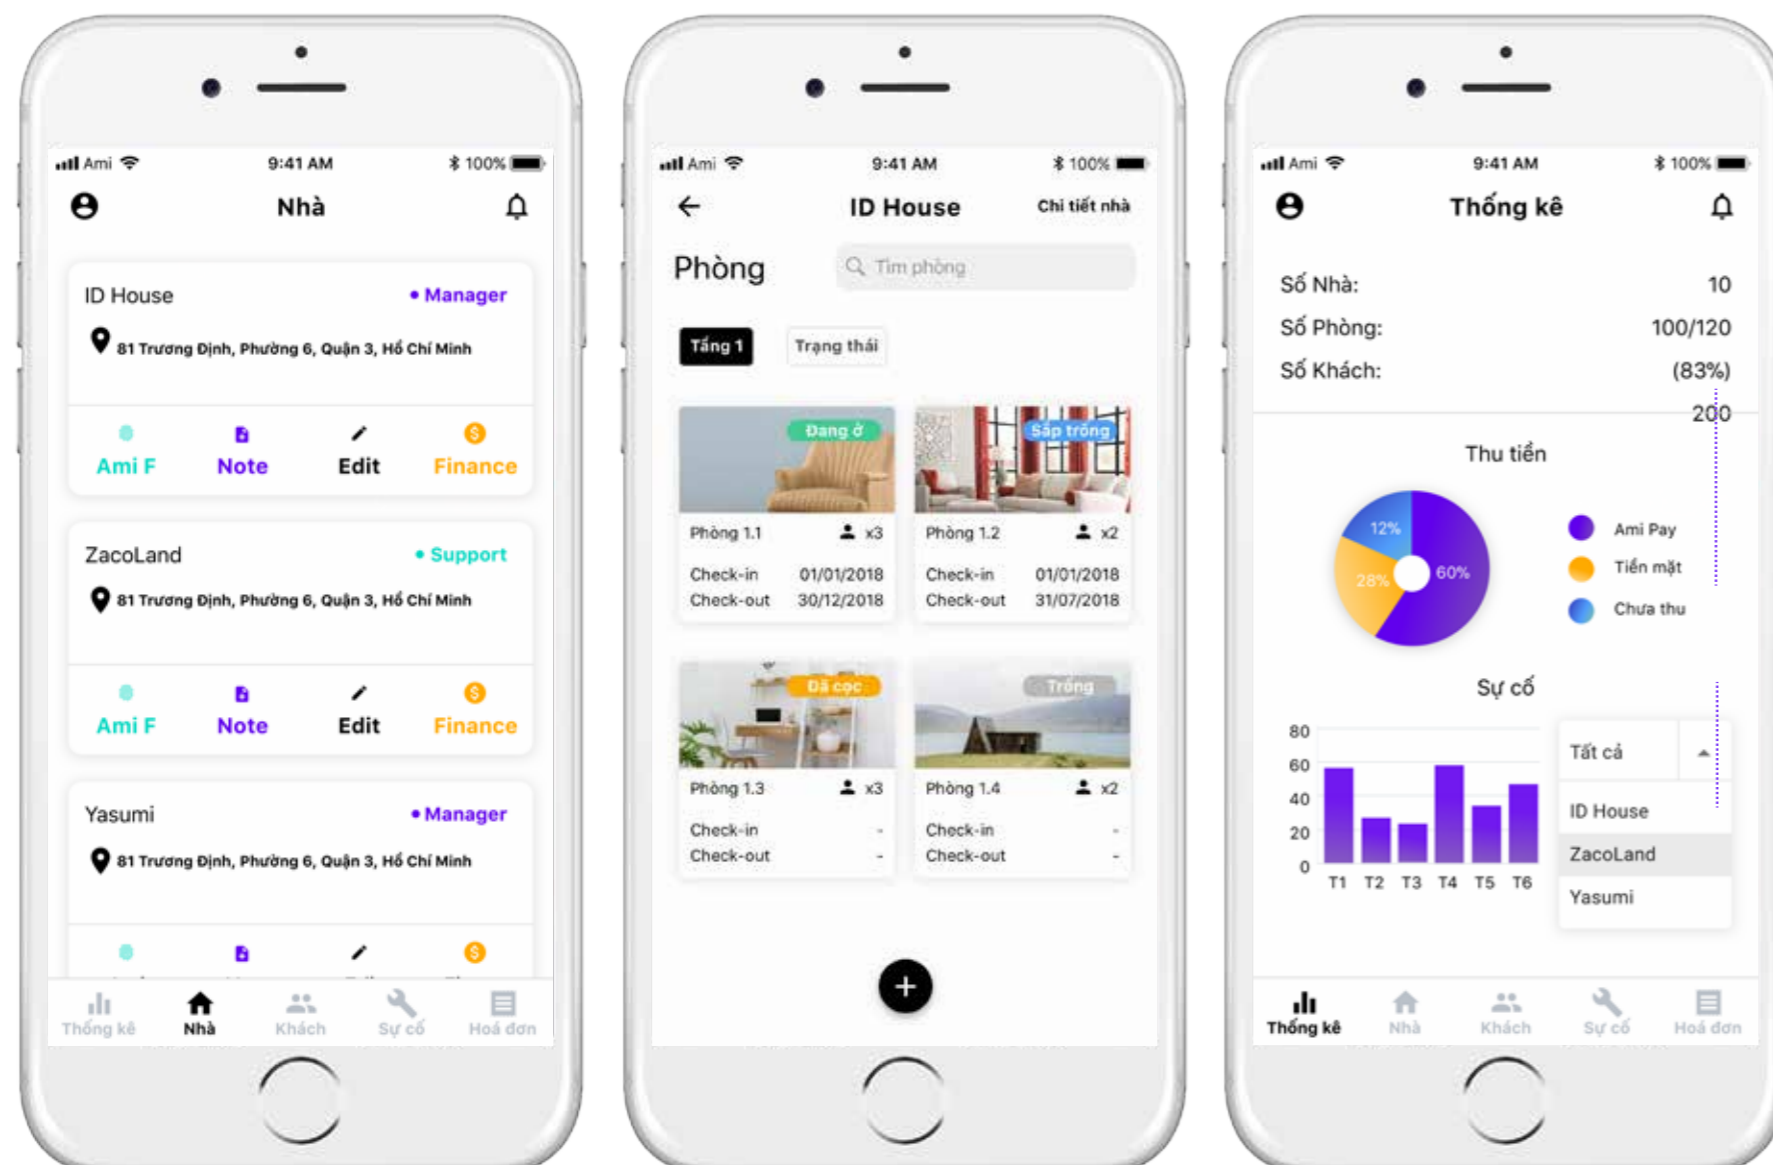

Ami

From smart citizen. For smart nation

PARTNERS & MEDIA

ROOMS IN TOTAL

1480

MANAGER : 10 / HERO : 3
1 YEAR (8/2017 - 8/2018)

AMI L / M / H / P

- . List rooms
- . Show rooms
- . Guest registration
- . Electricity measuring
- . Send bills
- . Collect payments
- . Report & Fix issues
- . Check-in & check-out
- . Business report

**INEFFICIENT MANAGEMENT
DISTRIBUTED & FRAGMENTED
DATA CHANNELS
INCREASE OPERATION COST**

MANAGEMENT SYSTEM FOR AMI MANAGERS

SMART DEVICES EFFORTLESSLY EFFICIENT MANAGEMENT

Ami Hero

Save time and cost

Fully accurate information