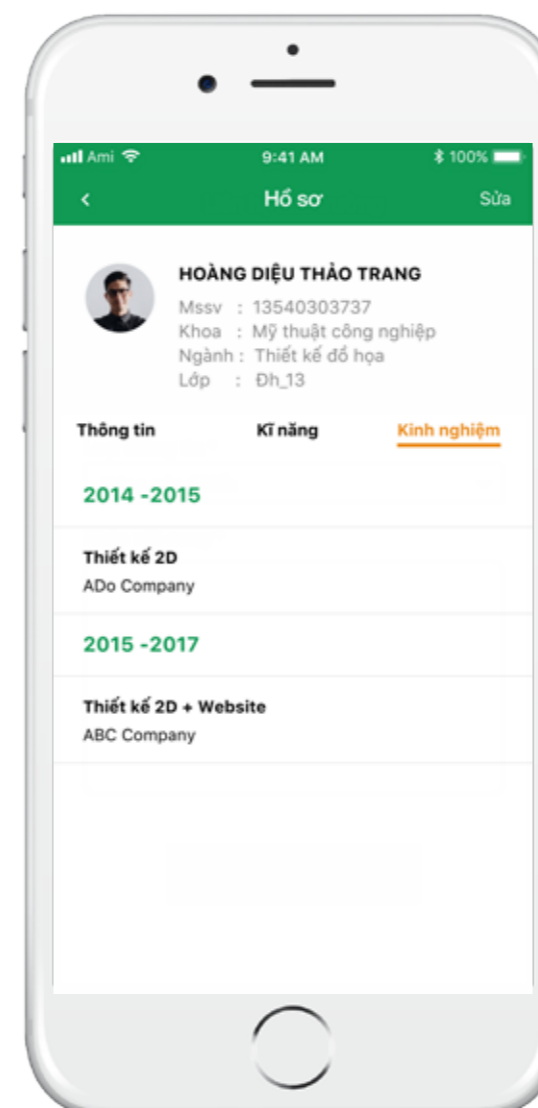

Information is constantly updated to connect students with businesses