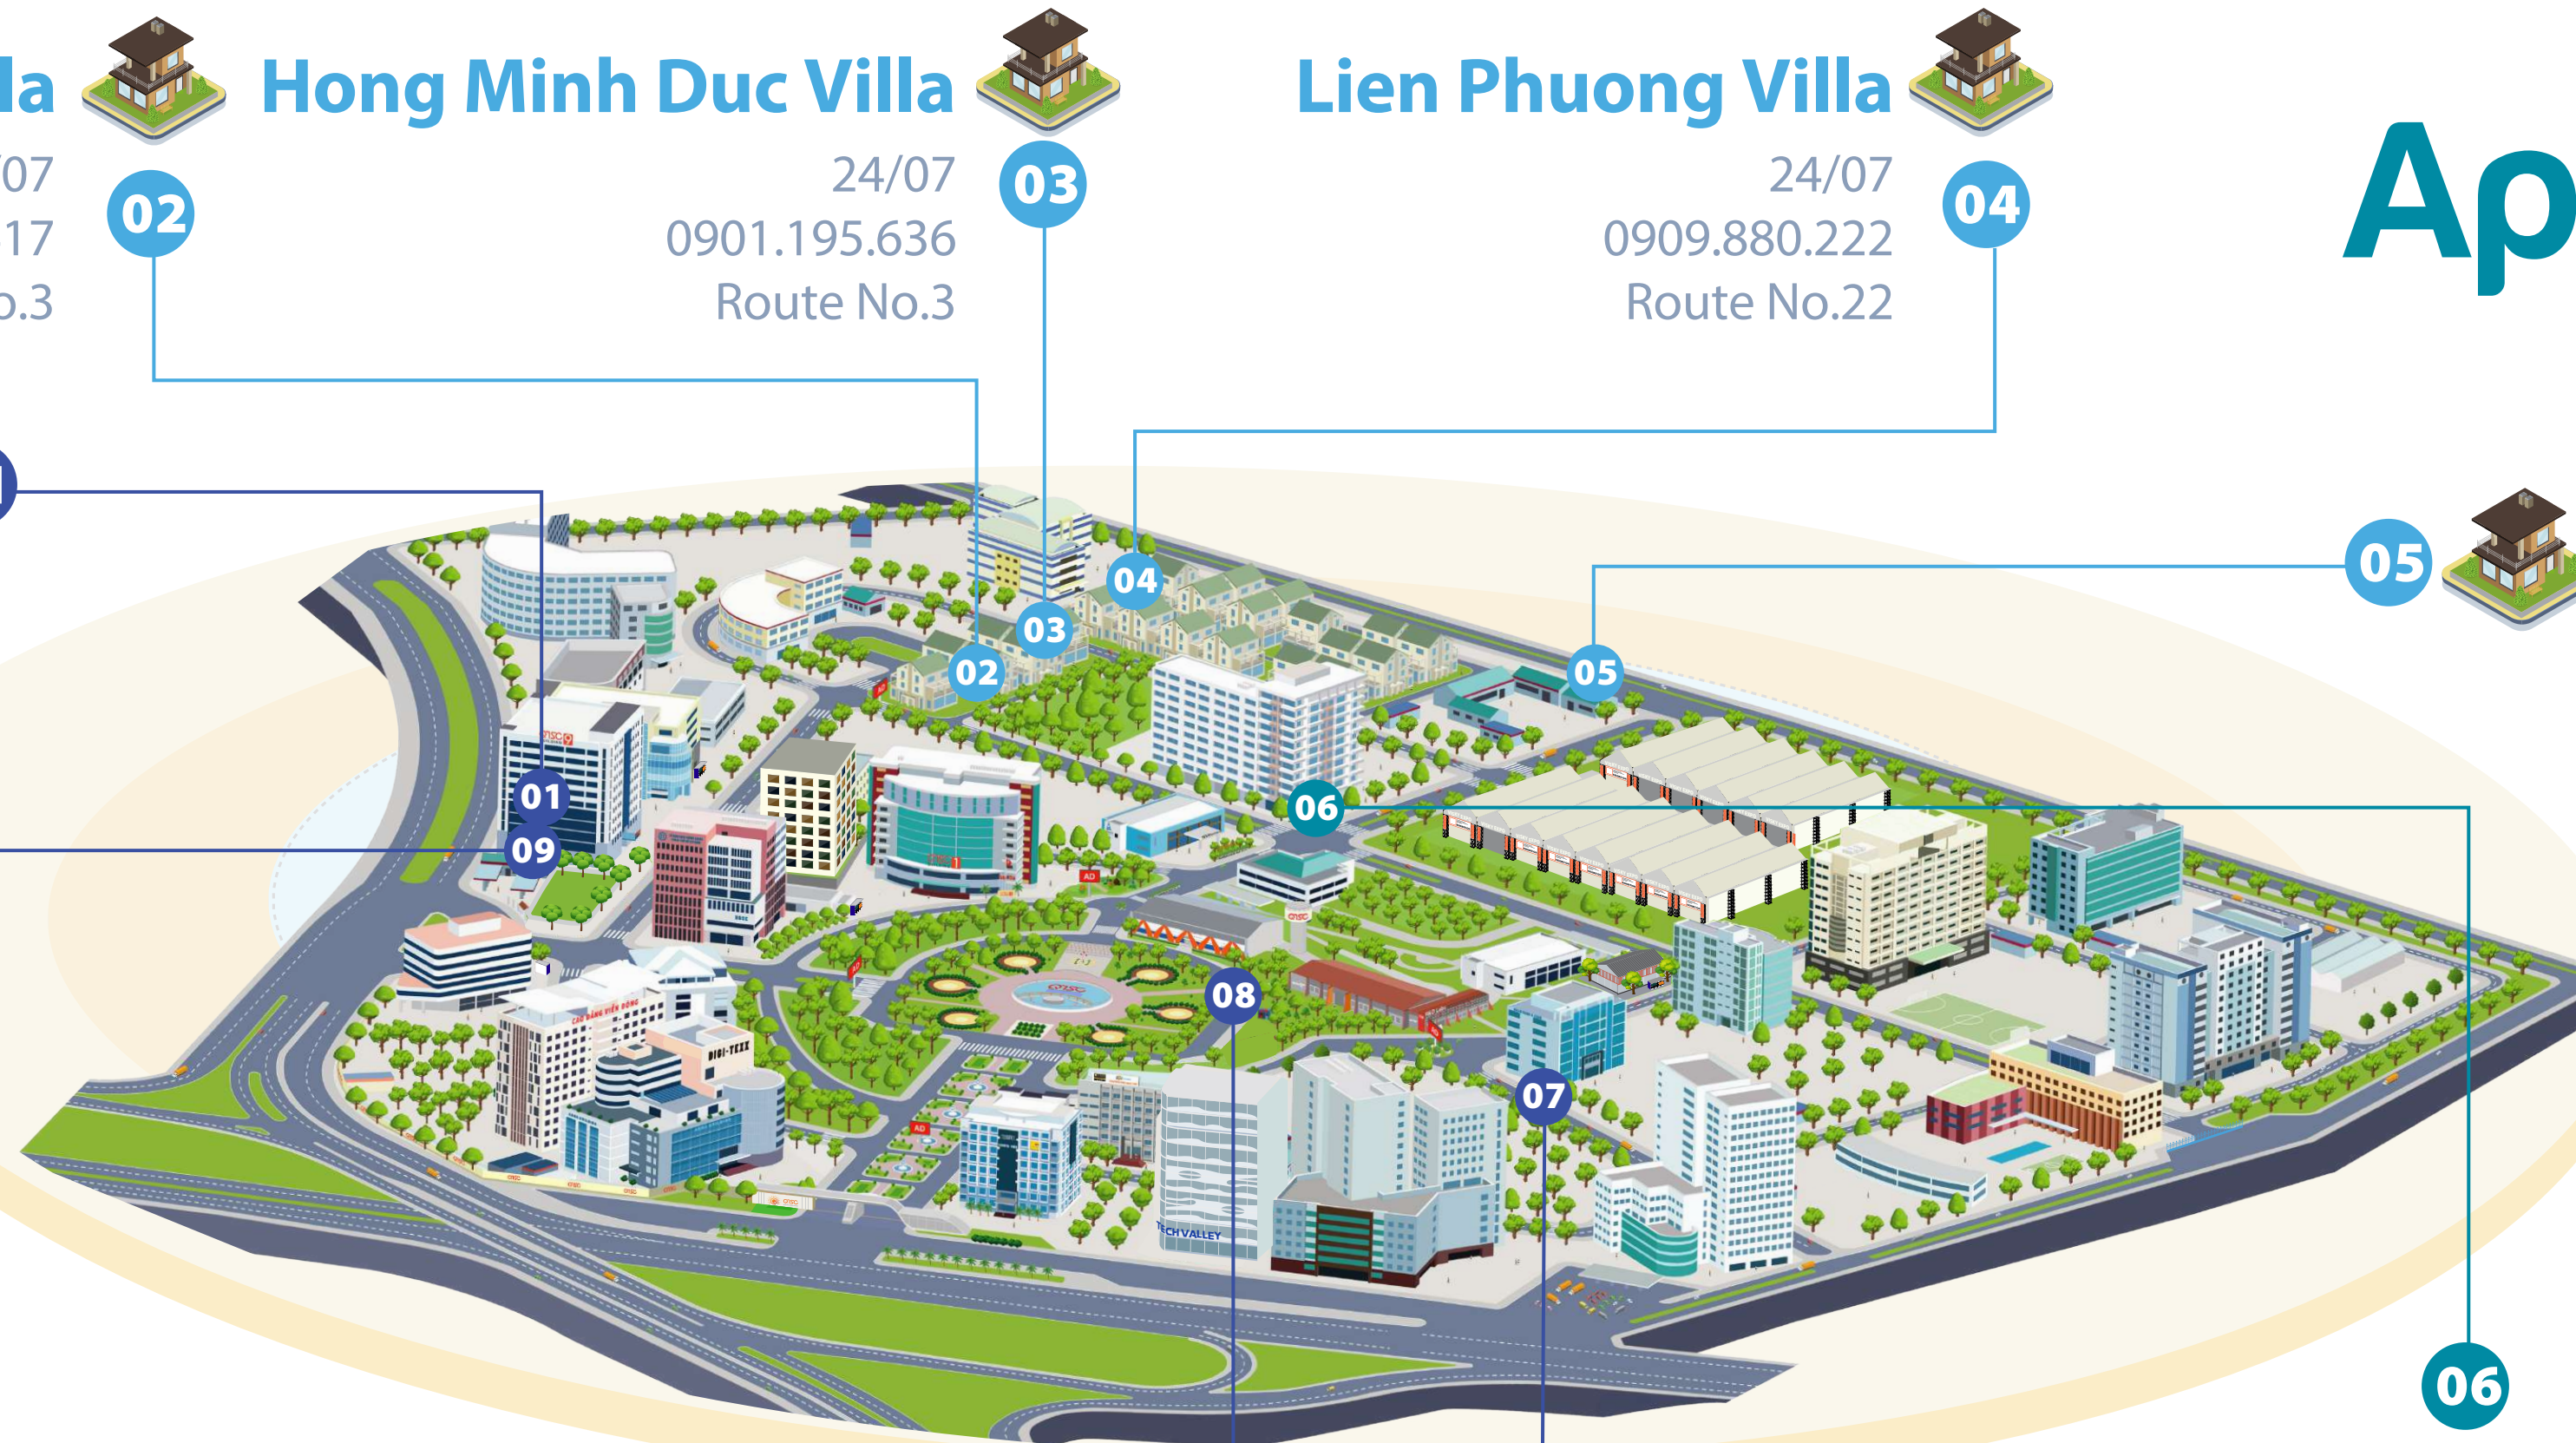

7:00 – 17:00  
028.3715.3416  
at Orbital Building, Route No.3

01

**AGRIBANK**

7:00 – 17:00  
028.3715.9494  
at Orbital Building, Route No.3

09

# Parking Lot

**FPT Parking**  
6:00 – 19:00  
Motor

**Hall 10**  
6:00 – 19:00  
Motor

**Hall 3**  
6:00 – 19:00  
Motor

**PTT Building**  
6:00 – 19:00  
Motor

**Hoa Sen University**  
6:00 – 19:00  
Motor

**Helios Building**  
24/07  
Motor - car

**SaigonTech**  
6:00 – 18:00  
Motor

**TMA Parking**  
6:00 – 21:00  
Motor - car

**Orbital**  
24/07  
Motor - car

**Misa Building**  
6:00 – 21:00  
Motor - car

**SMS Building**  
6:00 – 21:00  
Motor - car

**ACB Building**  
6:00 – 17:00  
Motor

**Bus station**  
6:00 – 18:00  
1A highway gateway

**Vien Dong College**  
6:00 – 21:00  
Motor - car

**Anna Building**  
6:00 – 19:00  
Motor - car